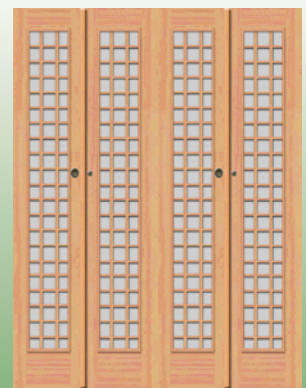

Ideal for wheelchair users.

Inglese

Clear, frosted or 'Cincilla' effect glass with Georgian-style solid wood grid.

Grigliato

White translucent glass panel with solid wooden 'grill' overlay effect.

Inglese

Italice style panel with a variety of glass insert options.

Inglese temperato

Italice panel with channel-bevelled glass details.

Classica

Glazed upper panel with wood infills. Ideal for higher traffic areas or where pets are present.

Italice Legno

Veneered wood panel with an elegant beaded panel detail.

Piana

Plain veneered panel in a selection of colours.

THE SPAZIO BIFOLD PANEL SYSTEM

The bifold style offers a more solid finish, whilst conserving valuable space in your home. This system is offered in a wide variety of panel styles and finishes to match your decor and is constructed from the finest materials to ensure years of dependable service.